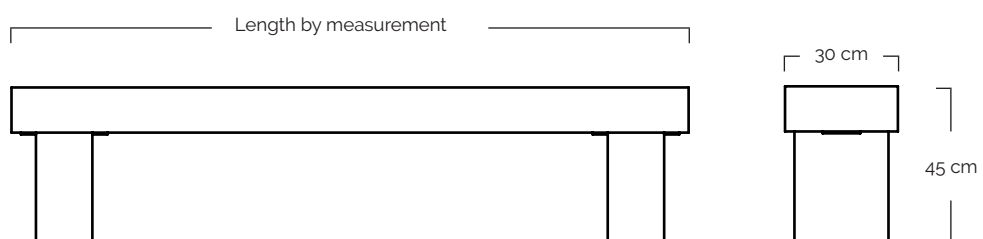

BETA

Bench made from upcycled bulwark from old Danish harbours. The wood is certified FSC® recycled 100%, and contains only natural oils.

-  LONG LIFETIME
-  MINIMAL MAINTENANCE
-  FREE OF CHEMICALS
The wood is tested by DTI
-  WEATHERPROOF
-  UPCYCLING
The wood is certified FSC Recycled 100%
-  TAILORMADE SOLUTIONS

MATERIALS: Upcycled Azobé wood | Steel
 SURFACE WOOD: Sanded
 SURFACE METAL: Galvanised | Powder coated

WEIGHT

120 cm long // 65 kg

180 cm long // 77 kg

200 cm long // 90 kg

Miljømerket for ansvarligt skovbrug